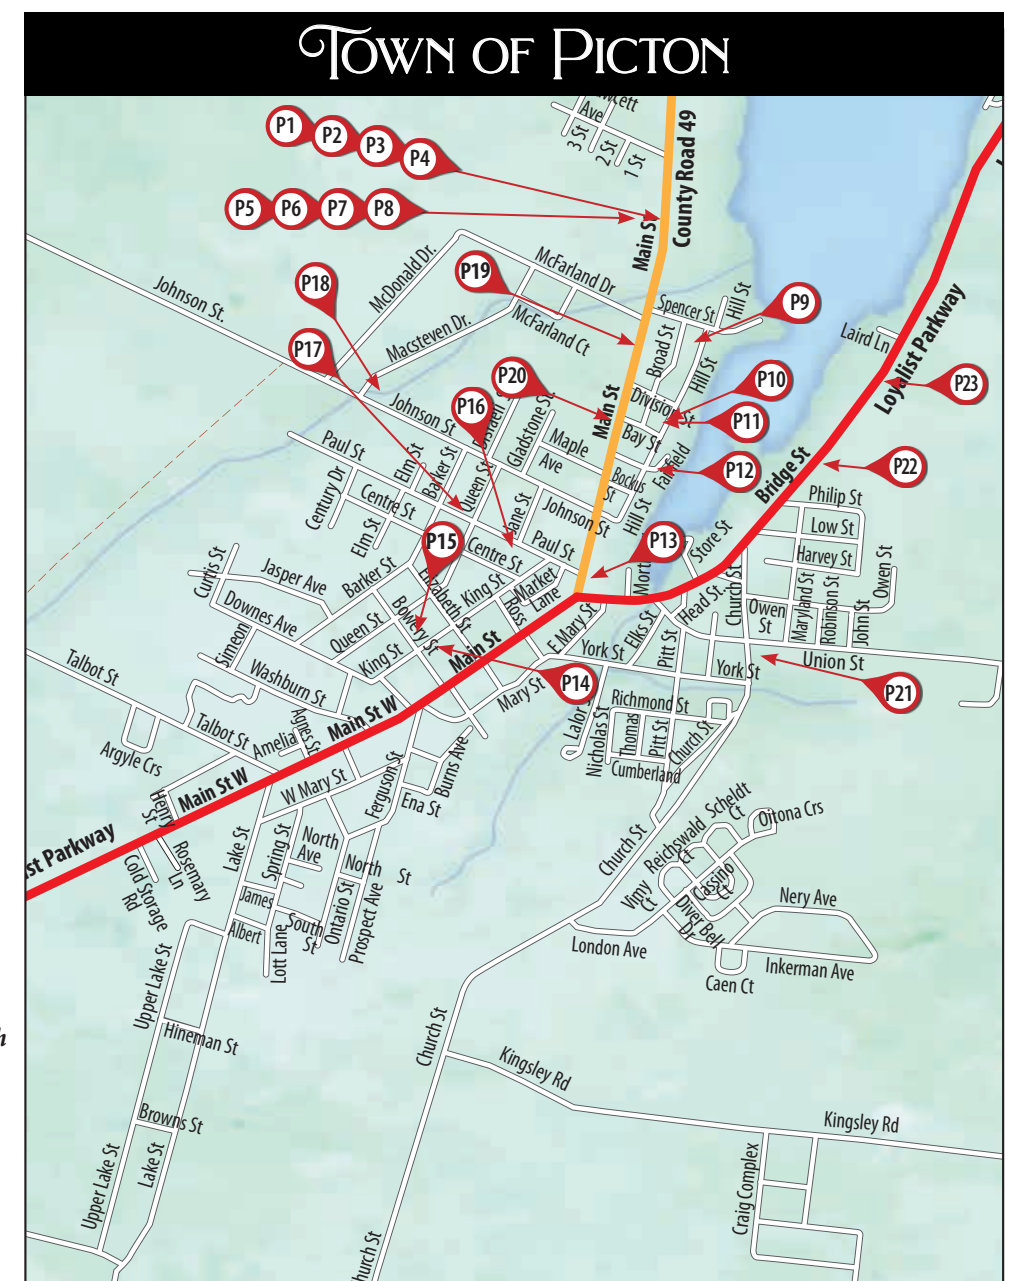

- **B7 ALEX'S STAR Seeding**
  433 Main Street
- **B8 SUNSHINE Angeline's Inn**
  433 Main Street
- **B9 OMA'S LEMOYNE STAR Angeline's Inn**
  433 Main Street
- **B10 HEDY'S SUNFLOWER**
  456 Main Street
- **B11 PURPLE PIN WHEEL Dead People's Stuff**
  388 Main Street
- **B12 BLUE BUTTERFLY Saylor House**
  274 Main Street
- **B13 STAINED GLASS #2 Bloomfield United Church**
  272 Main Street
- **B14 SWEET STAR**
  3 Corey Street
- **B15 SUE'S STAR**
  325 County Road 30

TOWN OF PICTON

- **P1 CIRCLE OF LIFE HJ McFarland Home**
  603 Main Street (Highway 49)
- **P2 MARINERS HALF STAR - BLUE HJ McFarland Home**
  603 Main Street (Highway 49)
- **P3 MARINERS HALF STAR - GOLD HJ McFarland Home**
  603 Main Street (Highway 49)
- **P4 MCFARLAND CHARMER HJ McFarland Home**
  603 Main Street (Highway 49)
- **P5 WELLINGS STAR Wellings of Picton**
  617 Main Street (Highway 49)
- **P6 CANADA 150 MAPLE LEAF Wellings of Picton**
  617 Main Street (Highway 49)
- **P7 MARINERS COMPASS Wellings of Picton**
  617 Main Street (Highway 49)
- **P8 FOUR WINDS Wellings of Picton**
  617 Main Street (Highway 49)
- **P9 GARDEN PATH**
  43 Hill St. View from Broad Street
- **P10 SUNFLOWER SUNRISE**
  23 Hill Street

WELLINGTON

- **W1 SAW BLADES Twin Birch Rentals**
  137 Main Street
- **W2 GEOMETRIC 1 Twin Birch Rentals**
  137 Main Street
- **W3 WELLINGTON NATURALLY**
  36 First Avenue
- **W4 WELLINGTON STAR Dental Office**
  186 Main Street (Highway 33)
- **W5 LOG CABIN 4**
  74 Westwind Crescent
- **W6 PIONEER PATCHWORK CML Snider Elementary School**
  240 Main Street
- **W7 STAINED GLASS #1 Wellington United Church**
  243 Main Street
- **W8 WELLINGTON GAZEBO STAR**
  243 Main Street
- **W9 CARPENTER'S WHEEL Sidestreet Gallery**
  264 Main Street
- **W10 DREW'S ROSE**
  269 Main Street

- **W11 SEASONS OF THE STAR Winter - Foodland**
  276 Main Street
- **W12 SEASONS OF THE STAR Spring - Foodland**
  276 Main Street
- **W13 SEASONS OF THE STAR Summer - Foodland**
  276 Main Street
- **W14 SEASONS OF THE STAR Autumn - Foodland**
  276 Main Street
- **W15 QUAKER STAR Wellington Museum**
  290 Main Street
- **W16 HOUSE FOR SALE Royal LePage**
  292 Main Street
- **W17 LOVE THAT UNION JACK**
  Corner of Main Street & West Street
- **W18 WYNKEN BLYNKEN NOD**
  23 Narrow Street
- **W19 THREE COUNTRIES ONE FLAG Wellington Willows**
  341 Main Street
- **W20 LAKESIDE SUNRISE**
  349 Main Street
- **W21 LONE STAR**
  350 Main Street
- **W22 MOSAIC STAR**
  350 Main Street

- **W23 SEASONS OF THE STAR MAPLE LEAF**
  81 Cleminson Street
- **W24 SYDNEY'S CRAZY QUILT**
  499 Main Street (Highway 33)
- **W25 DIAMOND MAGNOLIAS**
  504 Main Street (Highway 33) View from west
- **W26 ANNIVERSARY STAR**
  72 Heritage Drive Wellington on the Lake