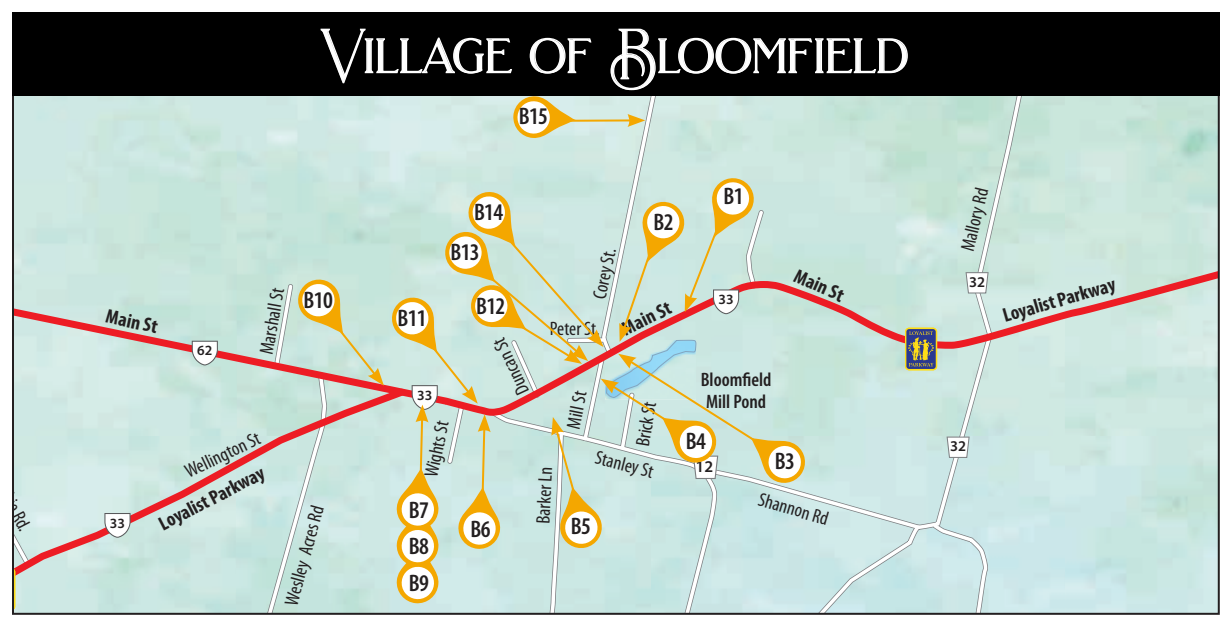

- **B7 ALEX'S STAR Seeding**
  433 Main Street
- **B8 SUNSHINE Angeline's Inn**
  433 Main Street
- **B9 OMA'S LEMOYNE STAR Angeline's Inn**
  433 Main Street
- **B10 HEDY'S SUNFLOWER**
  456 Main Street
- **B11 PURPLE PIN WHEEL Dead People's Stuff**
  388 Main Street
- **B12 BLUE BUTTERFLY Saylor House**
  274 Main Street
- **B13 STAINED GLASS #2 Bloomfield United Church**
  272 Main Street
- **B14 SWEET STAR**
  3 Corey Street
- **B15 SUE'S STAR**
  325 County Road 30

TOWN OF PICTON

- **P1 CIRCLE OF LIFE HJ McFarland Home**
  603 Main Street (Highway 49)
- **P2 MARINERS HALF STAR - BLUE HJ McFarland Home**
  603 Main Street (Highway 49)
- **P3 MARINERS HALF STAR - GOLD HJ McFarland Home**
  603 Main Street (Highway 49)
- **P4 MCFARLAND CHARMER HJ McFarland Home**
  603 Main Street (Highway 49)
- **P5 WELLINGS STAR Wellings of Picton**
  617 Main Street (Highway 49)
- **P6 CANADA 150 MAPLE LEAF Wellings of Picton**
  617 Main Street (Highway 49)
- **P7 MARINERS COMPASS Wellings of Picton**
  617 Main Street (Highway 49)
- **P8 FOUR WINDS Wellings of Picton**
  617 Main Street (Highway 49)
- **P9 GARDEN PATH**
  43 Hill St. View from Broad Street
- **P10 SUNFLOWER SUNRISE**
  23 Hill Street

WELLINGTON

- **W1 SAW BLADES Twin Birch Rentals**
  137 Main Street
- **W2 GEOMETRIC 1 Twin Birch Rentals**
  137 Main Street
- **W3 WELLINGTON NATURALLY**
  36 First Avenue
- **W4 WELLINGTON STAR Dental Office**
  186 Main Street (Highway 33)
- **W5 LOG CABIN 4**
  74 Westwind Crescent
- **W6 PIONEER PATCHWORK CML Snider Elementary School**
  240 Main Street
- **W7 STAINED GLASS #1 Wellington United Church**
  243 Main Street
- **W8 WELLINGTON GAZEBO STAR**
  243 Main Street
- **W9 CARPENTER'S WHEEL Sidestreet Gallery**
  264 Main Street
- **W10 DREW'S ROSE**
  269 Main Street

- **W11 SEASONS OF THE STAR Winter - Foodland**
  276 Main Street
- **W12 SEASONS OF THE STAR Spring - Foodland**
  276 Main Street
- **W13 SEASONS OF THE STAR Summer - Foodland**
  276 Main Street
- **W14 SEASONS OF THE STAR Autumn - Foodland**
  276 Main Street
- **W15 QUAKER STAR Wellington Museum**
  290 Main Street
- **W16 HOUSE FOR SALE Royal LePage**
  292 Main Street
- **W17 LOVE THAT UNION JACK**
  Corner of Main Street & West Street
- **W18 WYNKEN BLYNKEN NOD**
  23 Narrow Street
- **W19 THREE COUNTRIES ONE FLAG Wellington Willows**
  341 Main Street
- **W20 LAKESIDE SUNRISE**
  349 Main Street
- **W21 LONE STAR**
  350 Main Street
- **W22 MOSAIC STAR**
  350 Main Street

- **W23 SEASONS OF THE STAR MAPLE LEAF**
  81 Cleminson Street
- **W24 SYDNEY'S CRAZY QUILT**
  499 Main Street (Highway 33)
- **W25 DIAMOND MAGNOLIAS**
  504 Main Street (Highway 33) View from west
- **W26 ANNIVERSARY STAR**
  72 Heritage Drive Wellington on the Lake